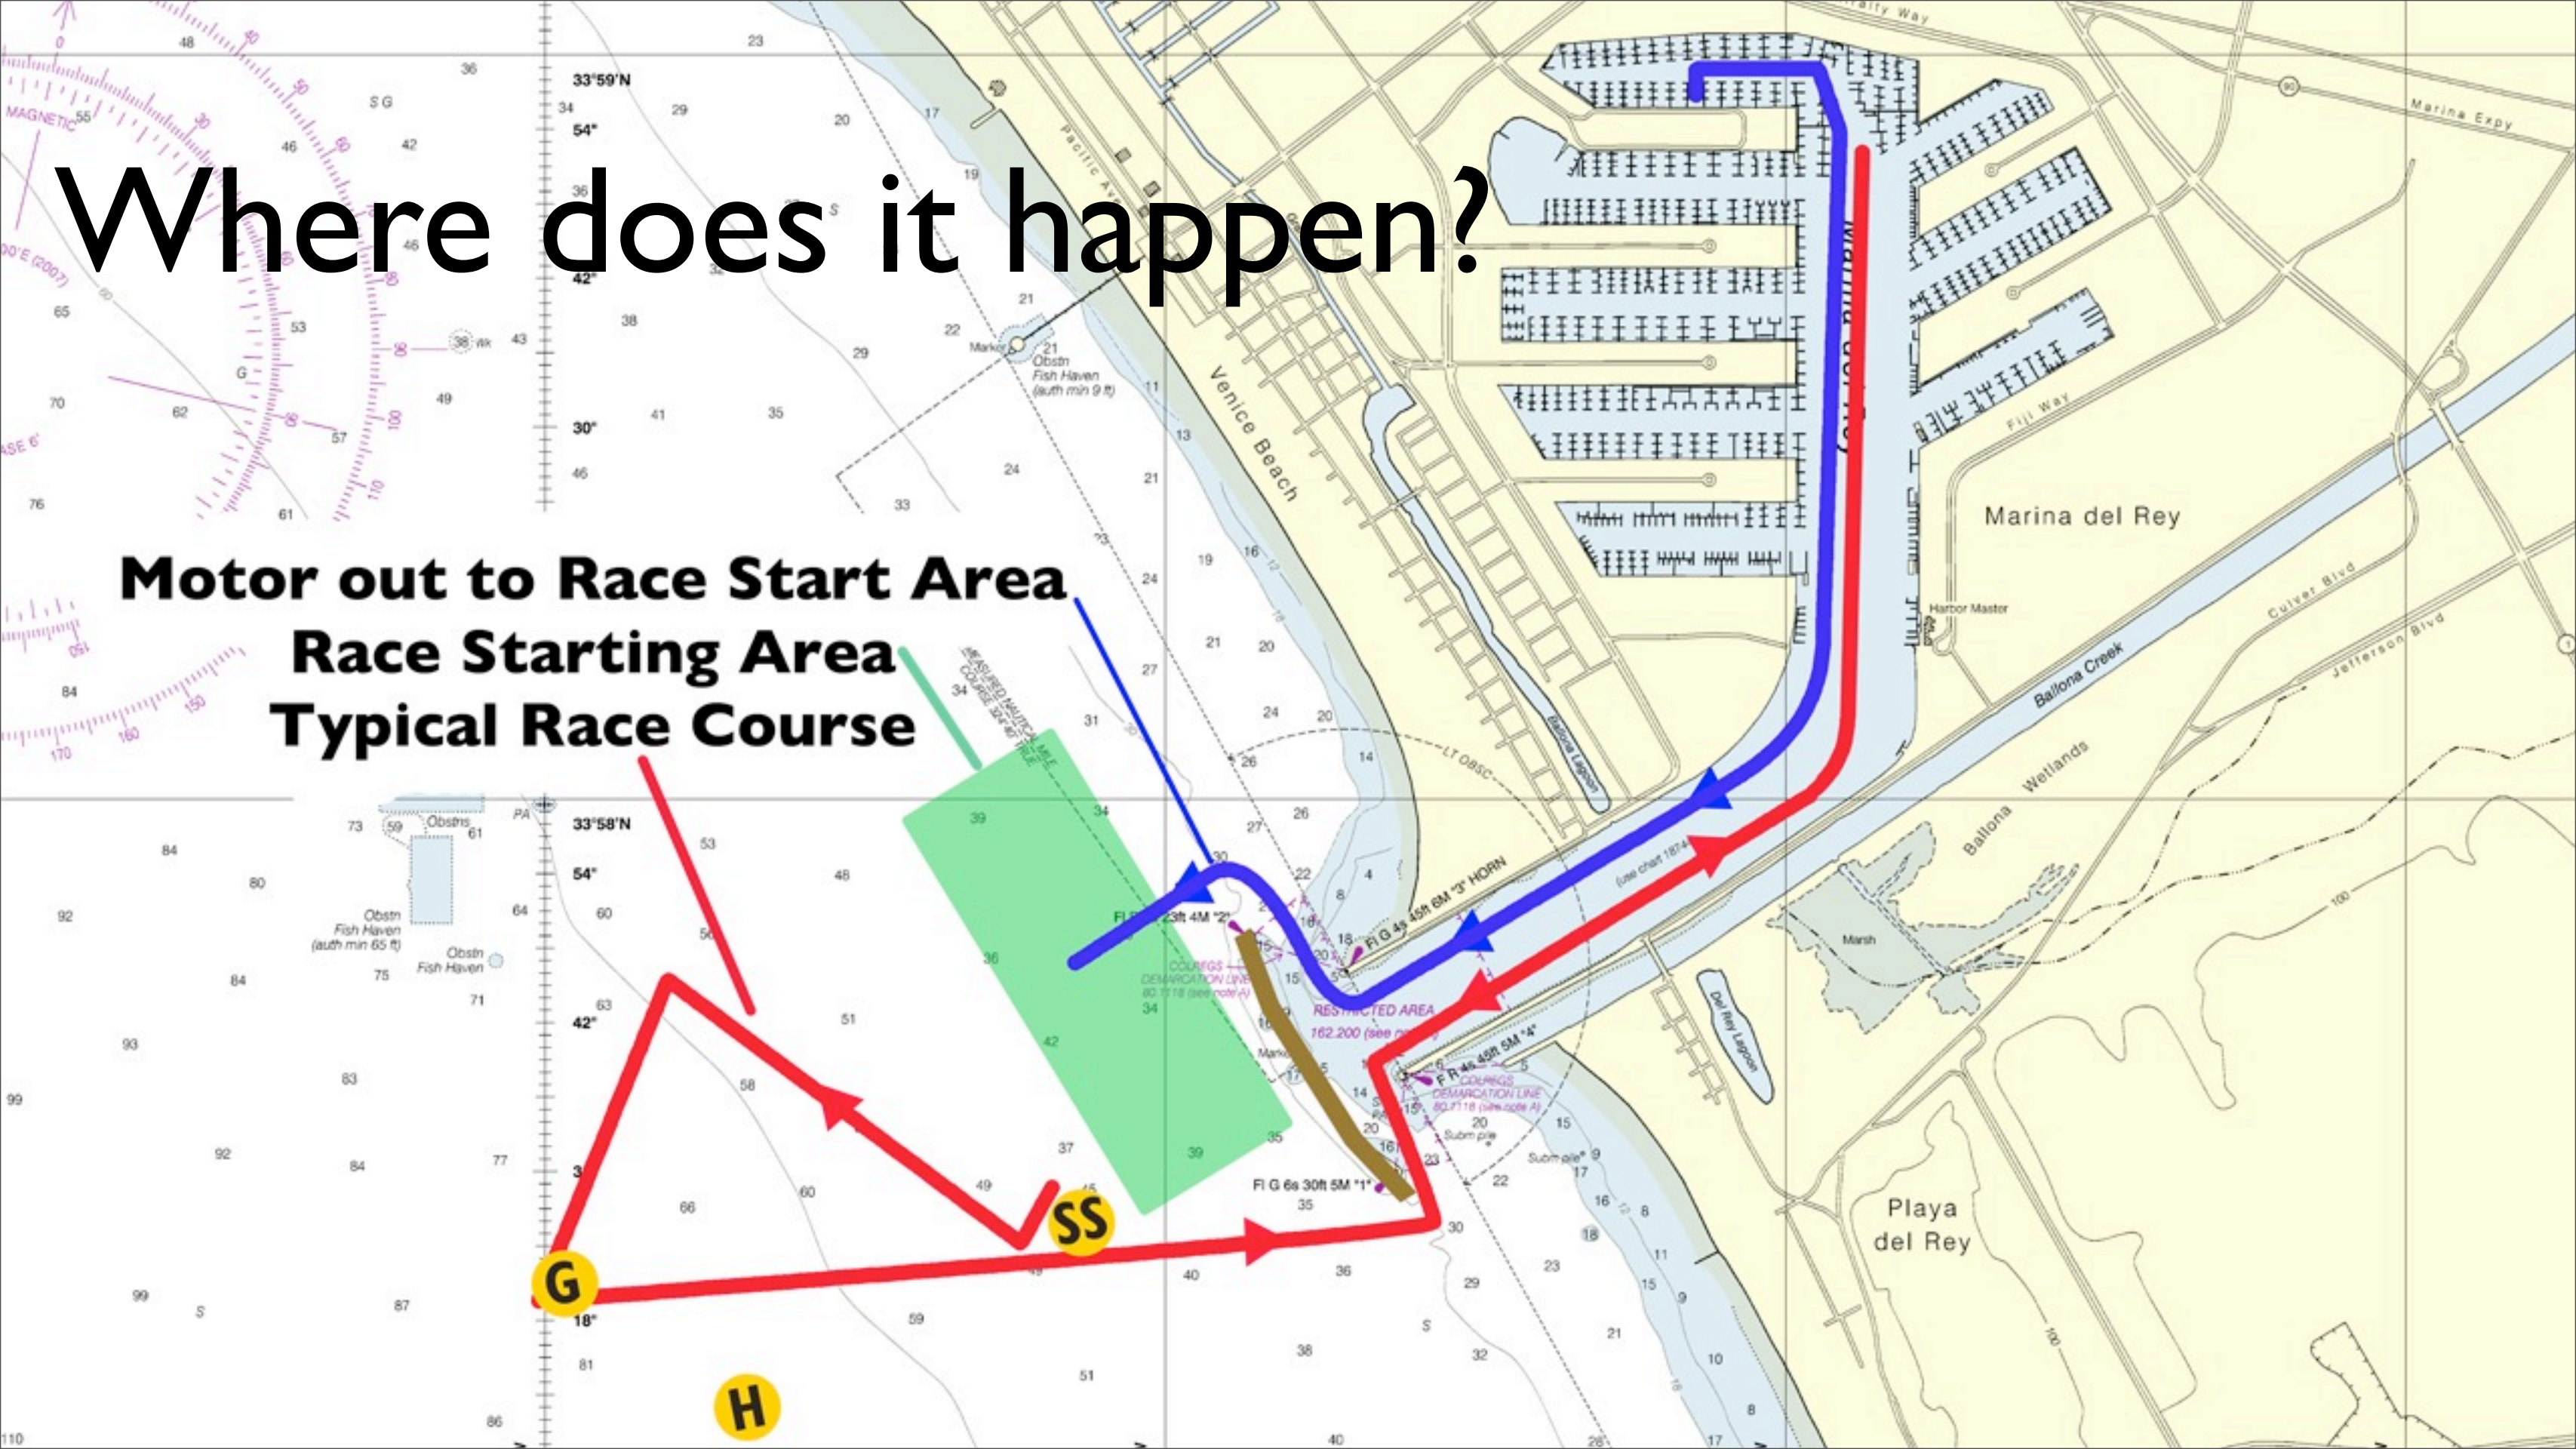

Where does it happen?

Motor out to Race Start Area
Race Starting Area
Typical Race Course

What is the nightly schedule?

- 5:00-5:30pm Arrive at dock, park car, rig boat, stow gear, chill beer
- 5:30-6:00pm Motor to Starting Area
- 6:00-6:30pm Practice Maneuvers, take wind readings, plan strategy
- 6:30-7:45pm Compete in Race
- 7:45-8:15pm Enjoy Wine and Cheese and recap race execution
- 8:15-9:00pm Head to Yacht Club for Results and Trophy (optional)